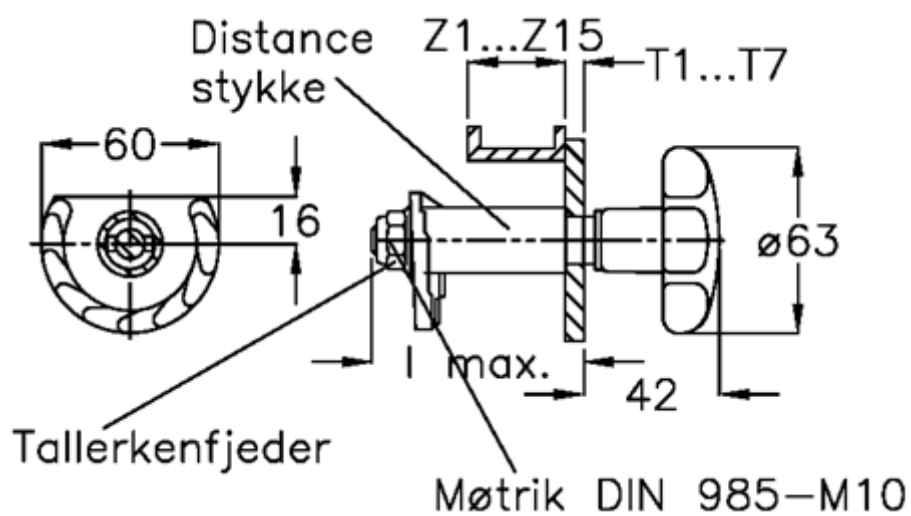

Data Sheet

Article number: 20894514

Description: E+G Door lock
GN 117-SG-T5-Z14

Measures

Cam thickness = 39-48